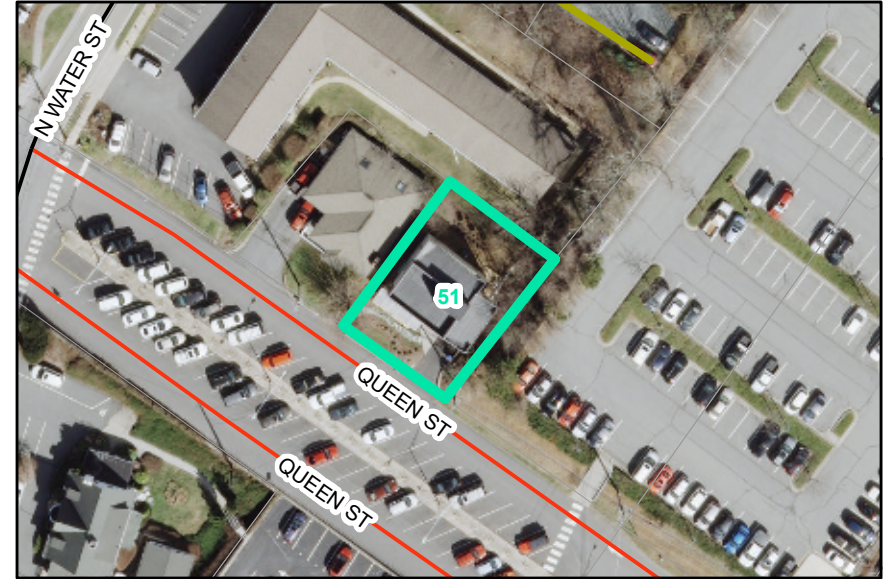

Map ID: 51

PIN: 2900-79-9876-000

Address: 280 QUEEN ST

Property Owner: JAZZ BABY HOLDINGS, LLC

Current Zoning: B1 Central Business

Proposed Zoning: B1 Downtown Interface

Historic District: No

Overview