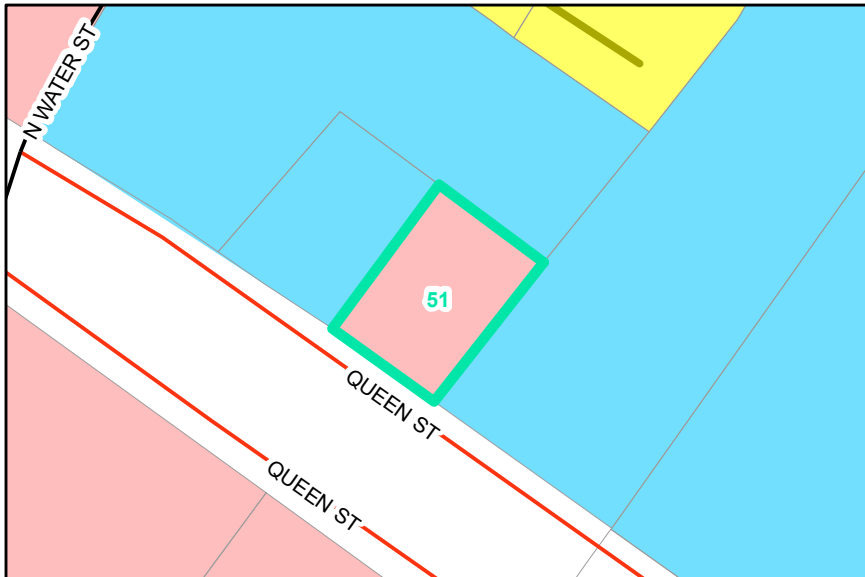

Map ID: 51

PIN: 2900-79-9876-000

Address: 280 QUEEN ST

Property Owner: JAZZ BABY HOLDINGS, LLC

Current Zoning: B1 Central Business

Proposed Zoning: B1 Downtown Interface

Historic District: No

Overview

Current Zoning

Proposed Zoning