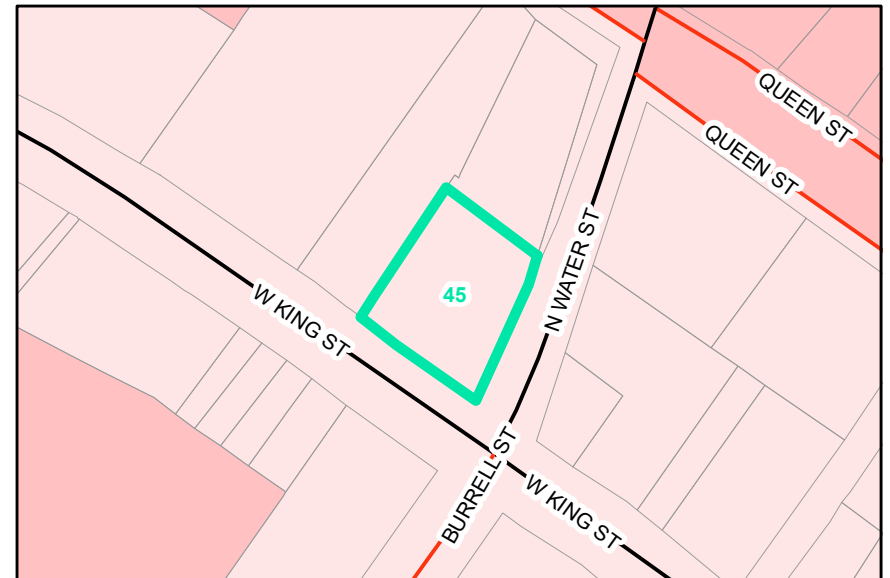

Map ID: 45

PIN: 2900-79-6741-000

Address: 814 W KING ST

Property Owner: WATAUGA COUNTY

Current Zoning: B1 Central Business

Proposed Zoning: B1 Downtown Core

Historic District: Yes

Overview

Current Zoning

Proposed Zoning