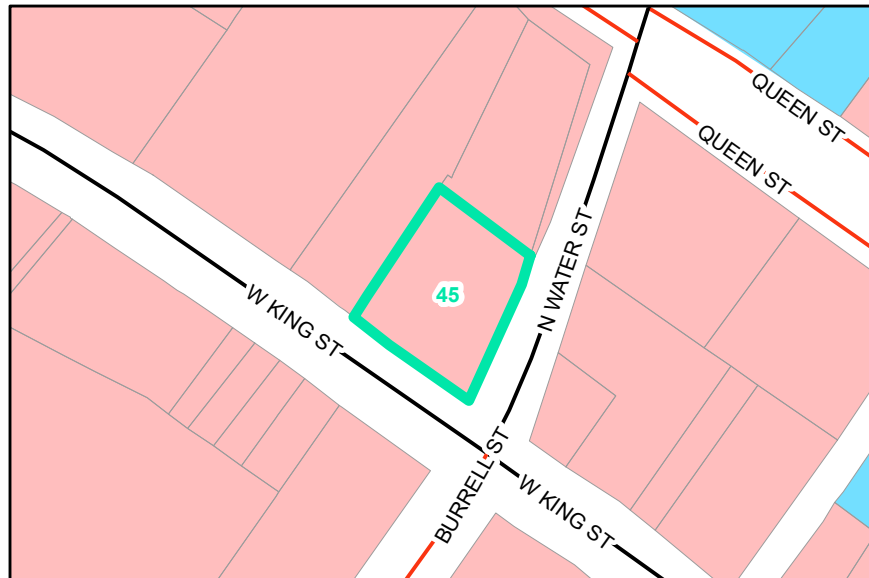

Map ID: 45

PIN: 2900-79-6741-000

Address: 814 W KING ST

Property Owner: WATAUGA COUNTY

Current Zoning: B1 Central Business

Proposed Zoning: B1 Downtown Core

Historic District: Yes

Overview

Current Zoning

Proposed Zoning