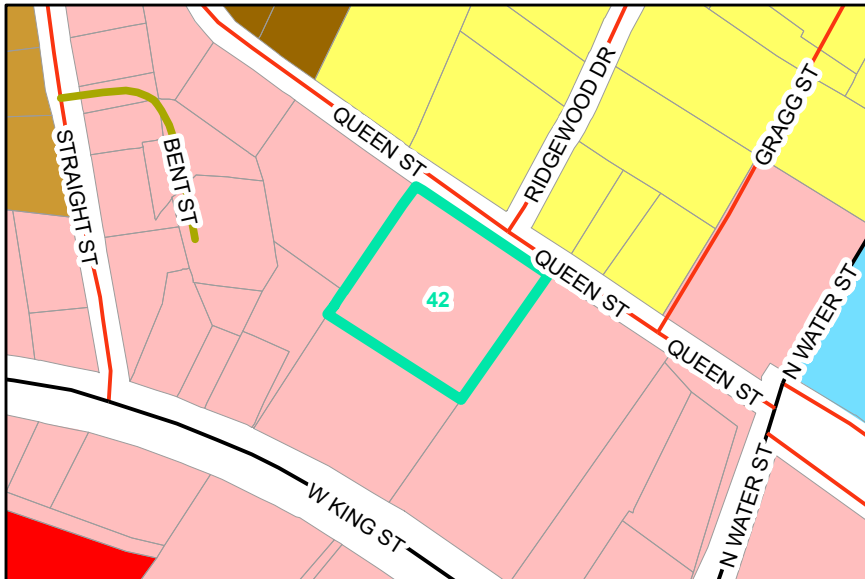

Map ID: 42

PIN: 2901-70-5111-000

Address: 385 QUEEN ST

Property Owner: JMF REALTY LLC

Current Zoning: B1 Central Business

Proposed Zoning: B1 Downtown Interface

Historic District: Yes

Overview

Current Zoning

Proposed Zoning