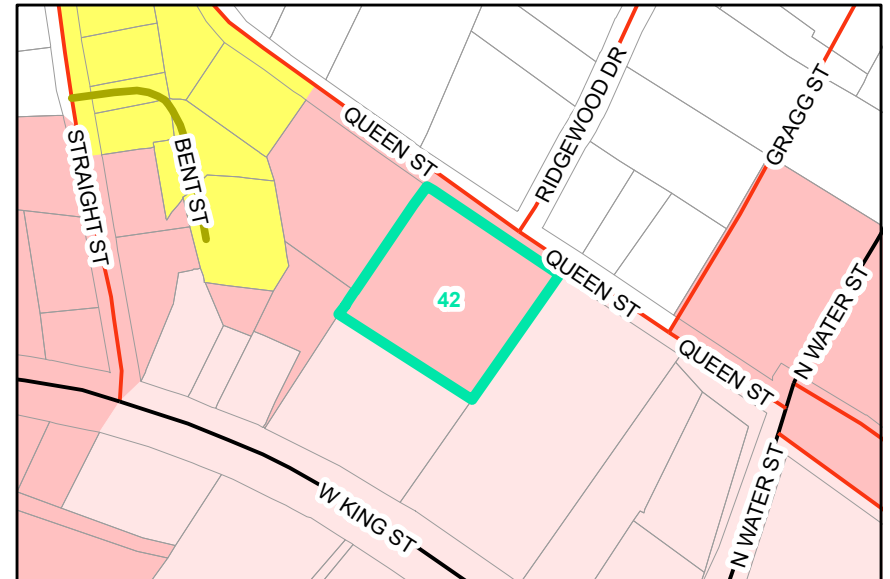

Map ID: 42

PIN: 2901-70-5111-000

Address: 385 QUEEN ST

Property Owner: JMF REALTY LLC

Current Zoning: B1 Central Business

Proposed Zoning: B1 Downtown Interface

Historic District: Yes

Overview

Current Zoning

Proposed Zoning