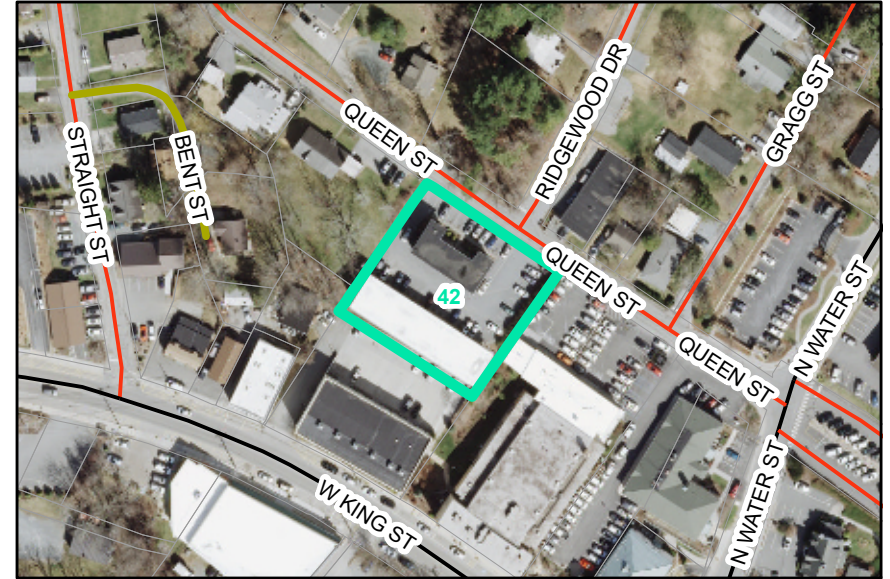

Map ID: 42

PIN: 2901-70-5111-000

Address: 385 QUEEN ST

Property Owner: JMF REALTY LLC

Current Zoning: B1 Central Business

Proposed Zoning: B1 Downtown Interface

Historic District: Yes

Overview

Current Zoning

Proposed Zoning