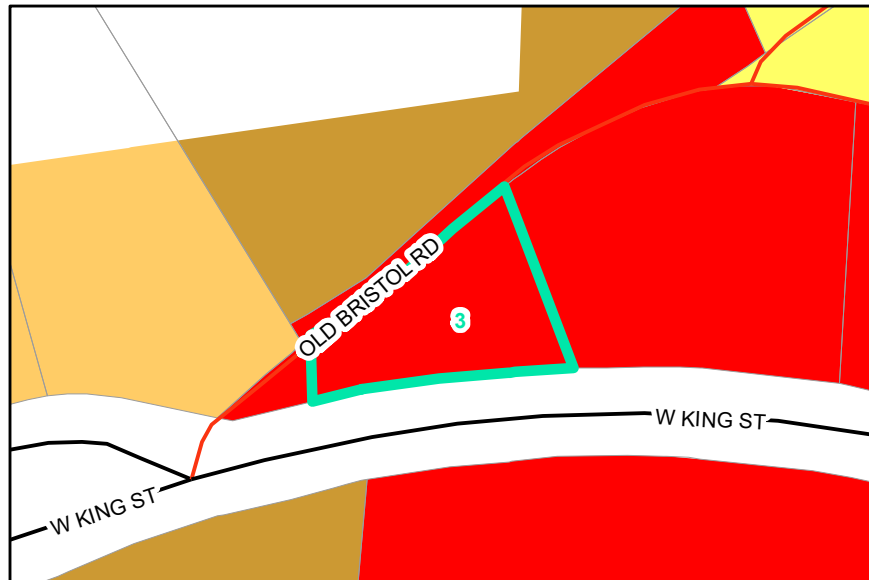

Map ID: 3

PIN: 2901-40-8503-000

Address: 1358 W KING ST

Property Owner: LITTLE, THOMAS G, BLEVINS, WILLIAM H

Current Zoning: B3 General Business

Proposed Zoning: B1 Downtown Interface

Historic District: No

Overview

Current Zoning

Proposed Zoning