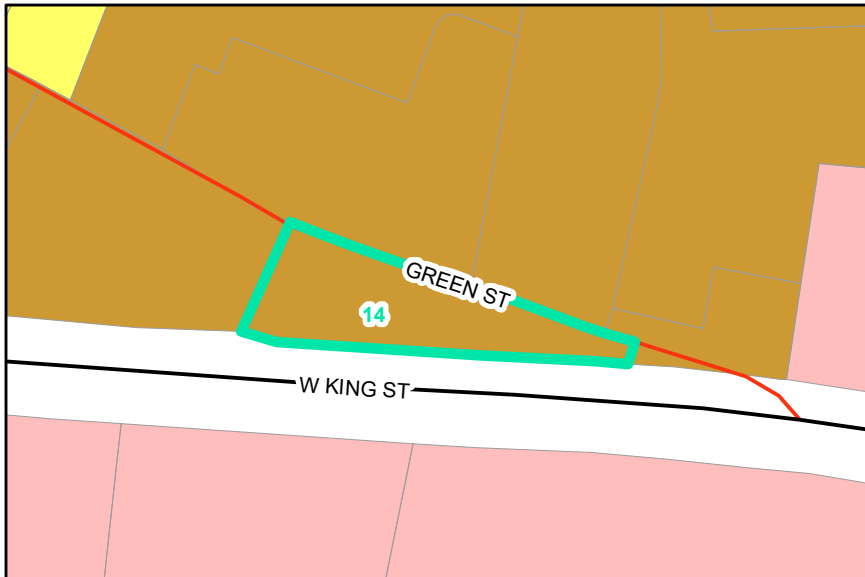

Map ID: 14

PIN: 2901-60-6092-000

Address: 157 GREEN ST

Property Owner: CLAY, LORENE TURPIN

Current Zoning: R3 Multiple-Family Residential

Proposed Zoning: B1 Downtown Interface

Historic District: No

Overview

Current Zoning

Proposed Zoning