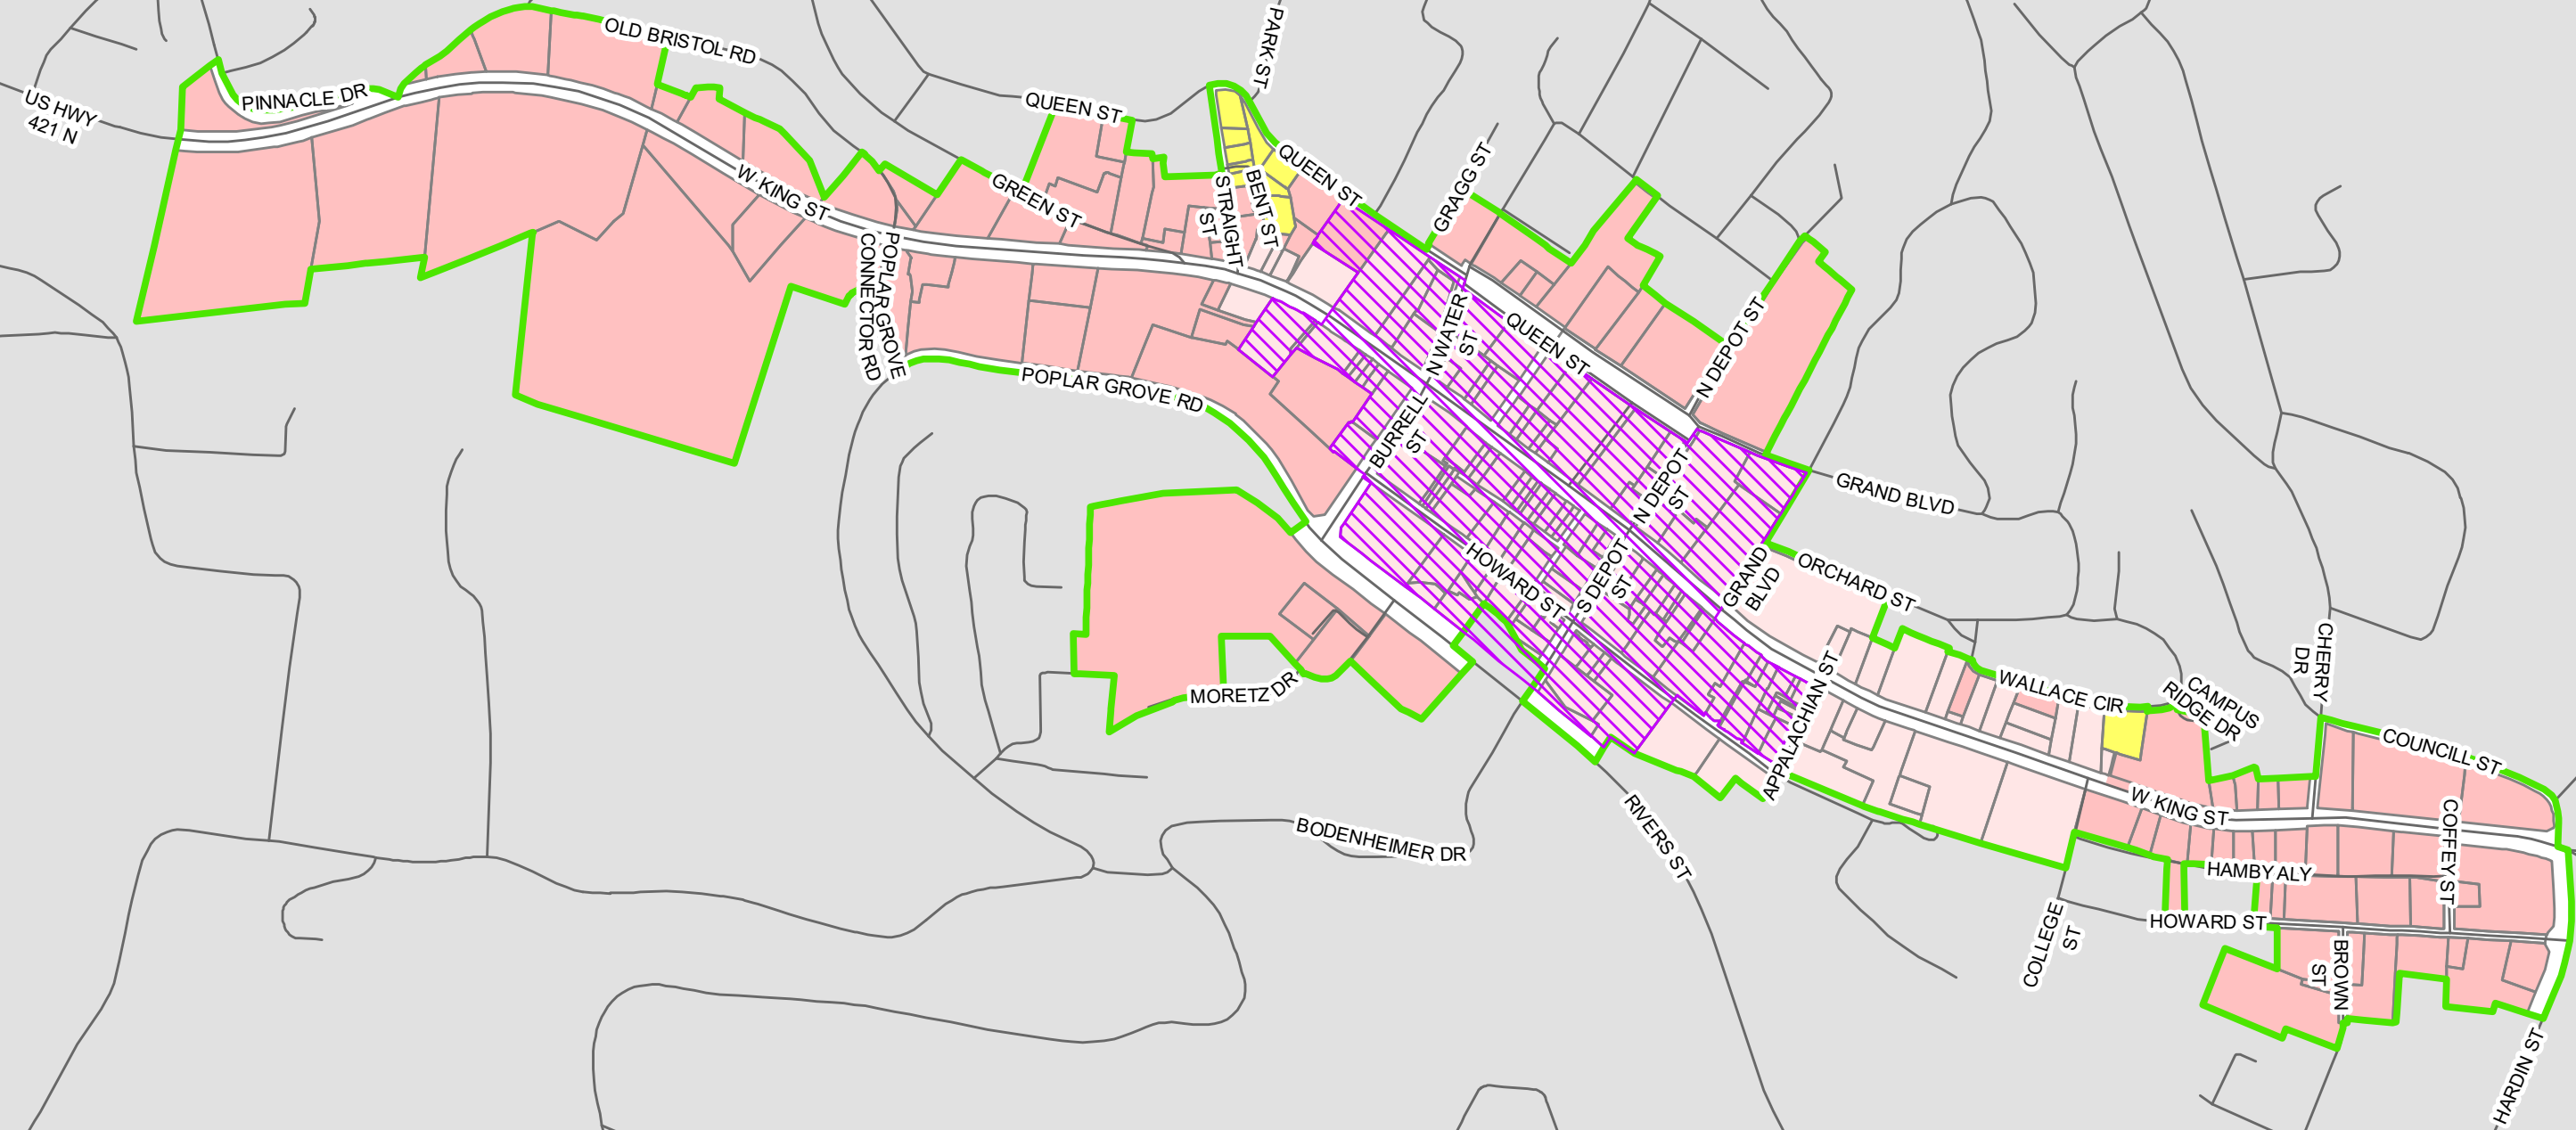

Downtown Boone Local Historic District

Legend

-  Project Area Boundary
-  Historic District Overlay
-  B1 Downtown Core
-  B1 Downtown Interface
-  R1A Single Family Residential w/ Accessory Apartment